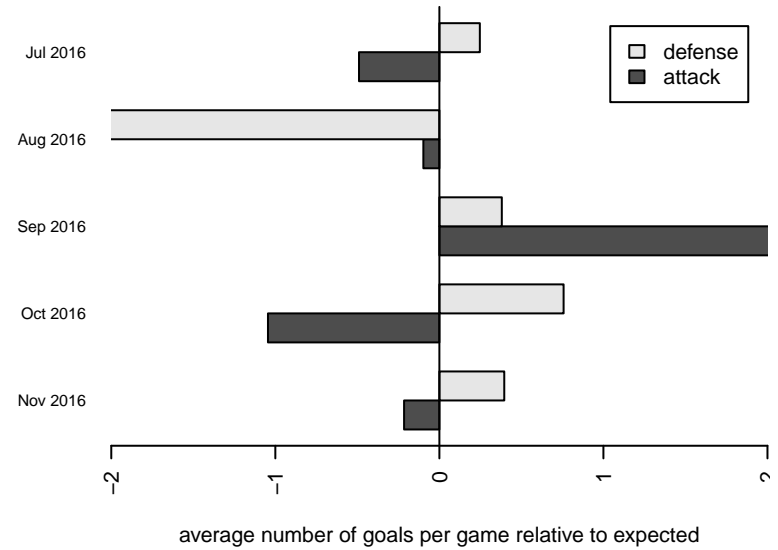

Performance relative to 13 month average