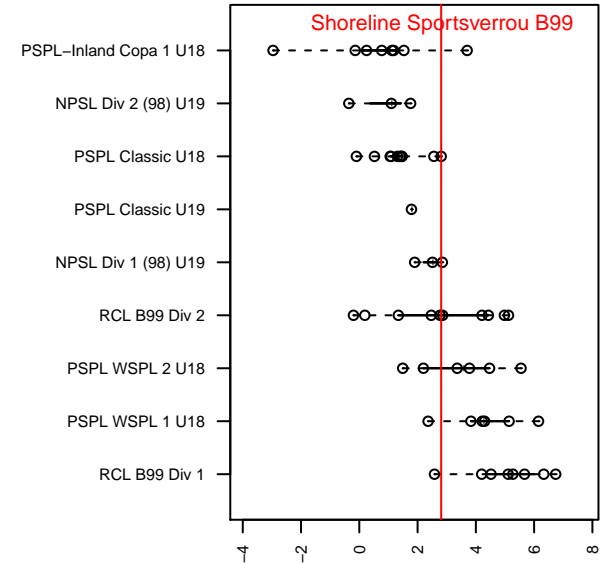

# Shoreline Sportsverrou B99

Shoreline Sportsverrou  
 Shoreline, WA  
 B99 total strength=1572  
 attack=19.01 defense=11.1  
 fall league = PSPL Classic U18

alt names used:  
 Shoreline Sports Club Verrou 99  
 Shoreline Sports Club Verrou

Venues played:  
 2016 Sounders FC Cup BU18  
 2016 WA Rush Cup B98/99 Silver U19  
 2016 PSPL Classic U18

**Shoreline Sportsverrou B99**  
 Dots are actual minus expected GF (blue circles) and GA (red triangles).  
 Blue line is smoothed change in attack strength. Red is smoothed change in defense strength.

**attack and defense variance (black dot)  
relative to other teams  
and top 10 in region**

**attack and defense rating  
relative to others at age  
and all opponents in last 13 months**

**Performance relative to 13 month average**