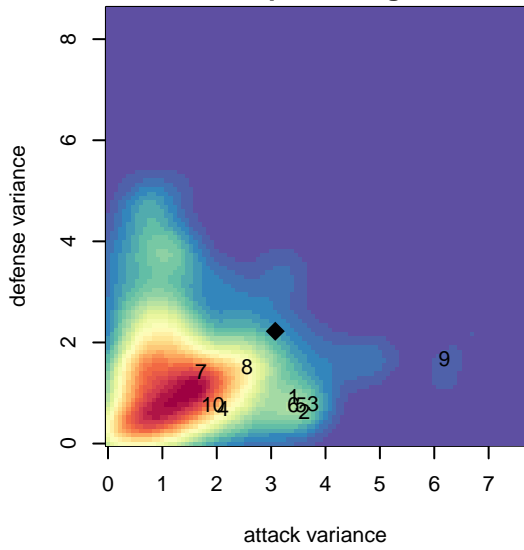

# Shoreline Sportsverrou B99

Shoreline Sportsverrou  
 Shoreline, WA  
 B99 total strength=1572  
 attack=19.01 defense=11.1  
 fall league = PSPL Classic U18

alt names used:  
 Shoreline Sports Club Verrou 99  
 Shoreline Sports Club Verrou

Venues played:  
 2016 Sounders FC Cup BU18  
 2016 WA Rush Cup B98/99 Silver U19  
 2016 PSPL Classic U18

**Shoreline Sportsverrou B99**  
 Dots are actual minus expected GF (blue circles) and GA (red triangles).  
 Blue line is smoothed change in attack strength. Red is smoothed change in defense strength.

**attack and defense variance (black dot)  
relative to other teams  
and top 10 in region**

**attack and defense rating  
relative to others at age  
and all opponents in last 13 months**

**Performance relative to 13 month average**