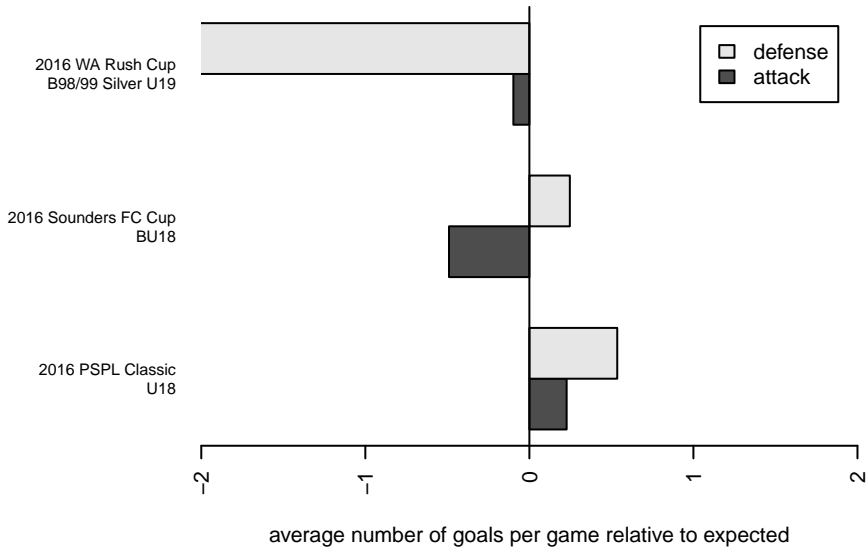

# Shoreline Sportsverrou B99

Shoreline Sportsverrou  
 Shoreline, WA  
 B99 total strength=1572  
 attack=19.01 defense=11.1  
 fall league = PSPL Classic U18

alt names used:  
 Shoreline Sports Club Verrou 99  
 Shoreline Sports Club Verrou

Venues played:  
 2016 Sounders FC Cup BU18  
 2016 WA Rush Cup B98/99 Silver U19  
 2016 PSPL Classic U18

**Shoreline Sportsverrou B99**  
 Dots are actual minus expected GF (blue circles) and GA (red triangles).  
 Blue line is smoothed change in attack strength. Red is smoothed change in defense strength.

**attack and defense variance (black dot)  
relative to other teams  
and top 10 in region**

**attack and defense rating  
relative to others at age  
and all opponents in last 13 months**

**Performance relative to 13 month average**