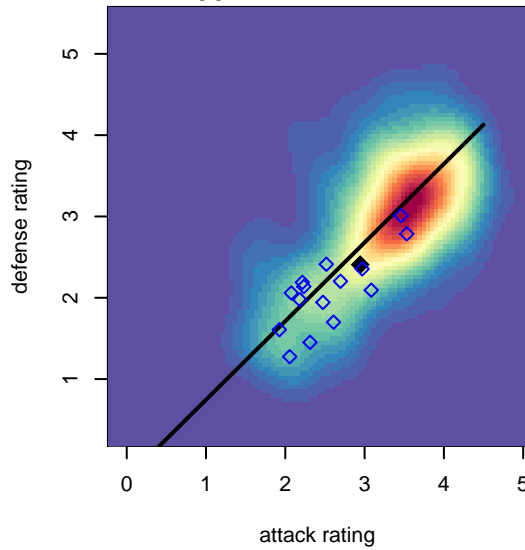

# Shoreline Sportsverrou B99

Shoreline Sportsverrou  
 Shoreline, WA  
 B99 total strength=1572  
 attack=19.01 defense=11.1  
 fall league = PSPL Classic U18

alt names used:  
 Shoreline Sports Club Verrou 99  
 Shoreline Sports Club Verrou

Venues played:  
 2016 Sounders FC Cup BU18  
 2016 WA Rush Cup B98/99 Silver U19  
 2016 PSPL Classic U18

**Shoreline Sportsverrou B99**  
 Dots are actual minus expected GF (blue circles) and GA (red triangles).  
 Blue line is smoothed change in attack strength. Red is smoothed change in defense strength.

**attack and defense variance (black dot)  
relative to other teams  
and top 10 in region**

**attack and defense rating  
relative to others at age  
and all opponents in last 13 months**

**Performance relative to 13 month average**