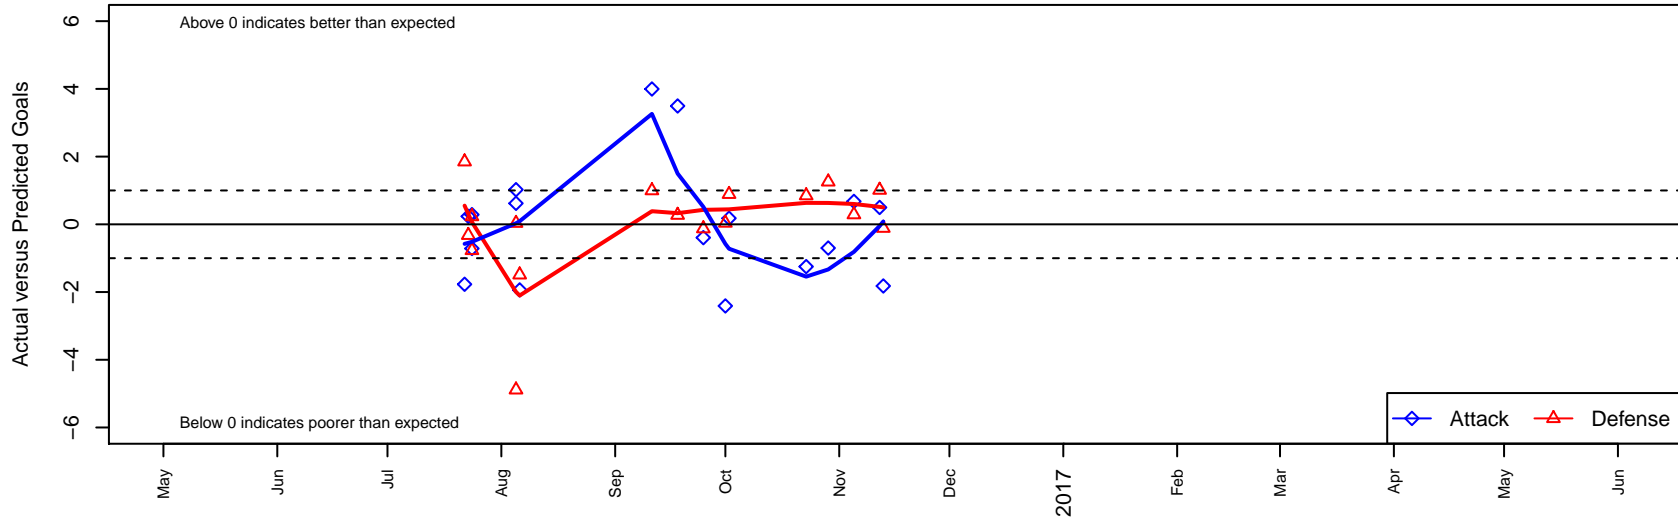

# Shoreline Sportsverrou B99

Shoreline Sportsverrou  
 Shoreline, WA  
 B99 total strength=1572  
 attack=19.01 defense=11.1  
 fall league = PSPL Classic U18

alt names used:  
 Shoreline Sports Club Verrou 99  
 Shoreline Sports Club Verrou

Venues played:  
 2016 Sounders FC Cup BU18  
 2016 WA Rush Cup B98/99 Silver U19  
 2016 PSPL Classic U18

**Shoreline Sportsverrou B99**  
 Dots are actual minus expected GF (blue circles) and GA (red triangles).  
 Blue line is smoothed change in attack strength. Red is smoothed change in defense strength.

**attack and defense variance (black dot)  
relative to other teams  
and top 10 in region**

**attack and defense rating  
relative to others at age  
and all opponents in last 13 months**

**Performance relative to 13 month average**